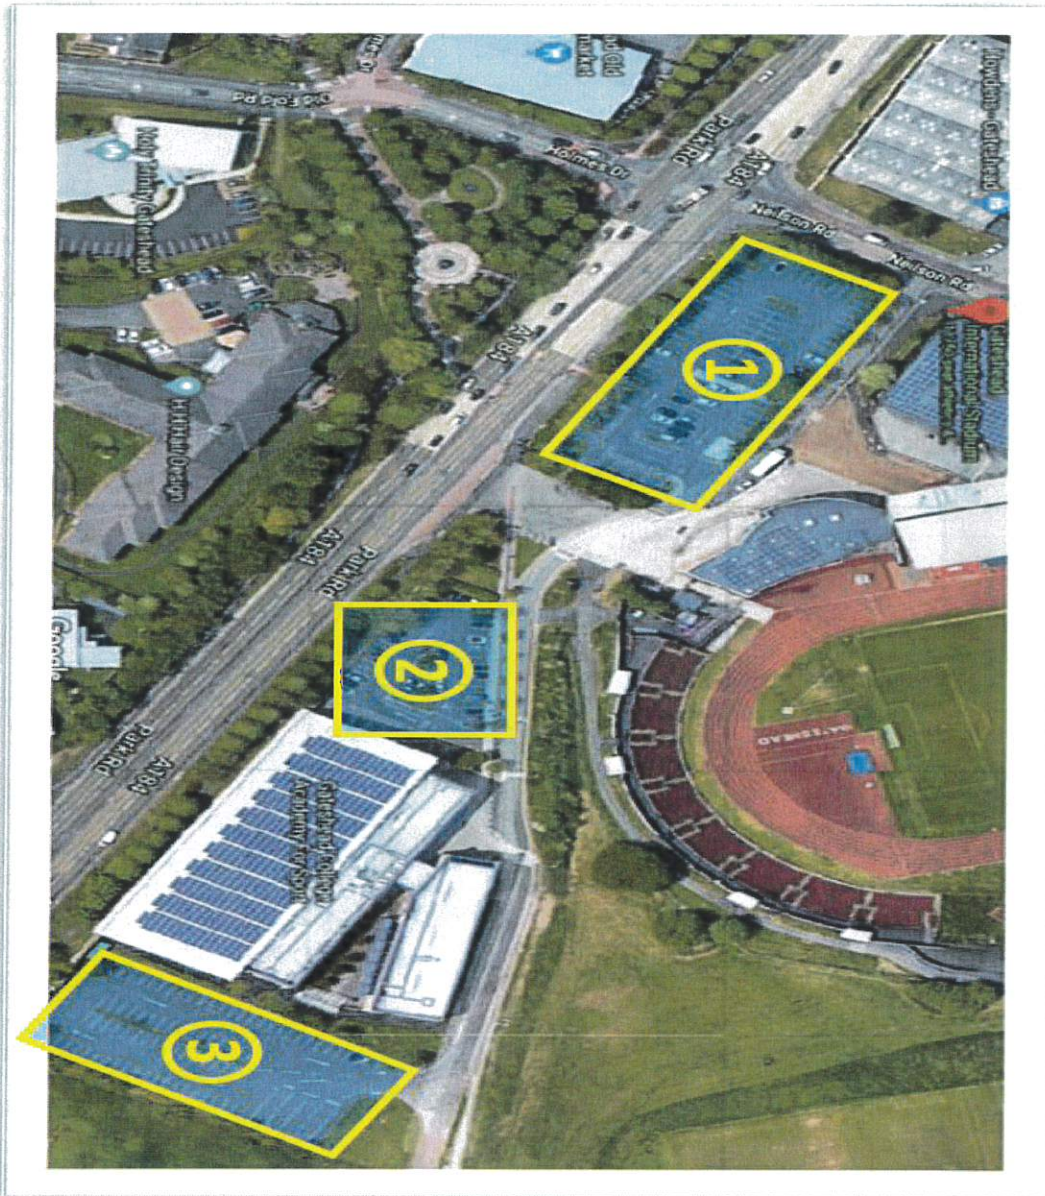

PARKING AT GATESHEAD INTERNATIONAL STADIUM

PLEASE NOTE: All car parks will also be open and in use to other users. This will include Council Employees, Event Staff, Volunteers, Gateshead College Staff/Students and other Facility Users – availability of parking can therefore **NOT** be guaranteed at these locations.

ADDITIONAL PARKING IS AVAILABLE IN CENTRAL GATESHEAD WHERE PUBLIC TRANSPORT CAN BE USED TO EASILY REACH GATESHEAD INTERNATIONAL STADIUM.